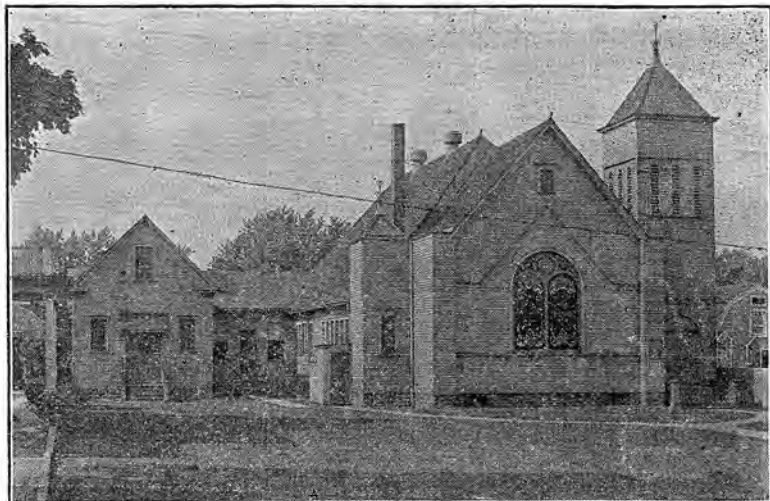

Grace Presbyterian Church

OF ROCHESTER, N. Y.

Lyell Avenue

INSTALLATION OF

The Rev. William Allen Hallock

AS PASTOR

Tuesday Evening, October 11th, 1921

AT 7:45