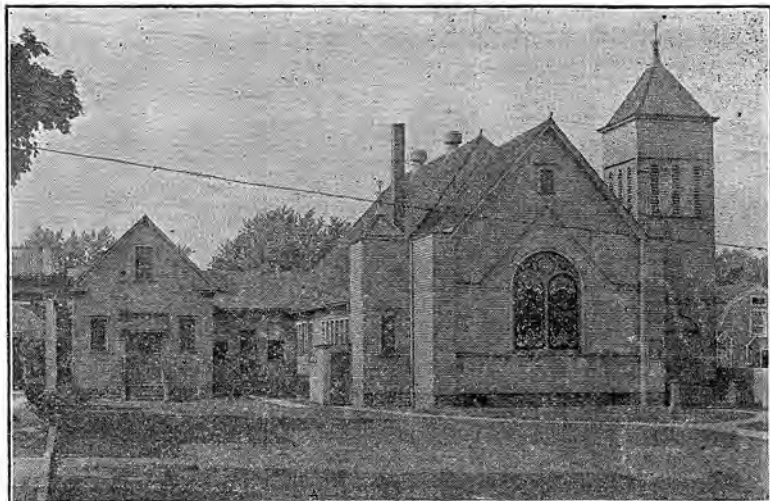

# Grace Presbyterian Church

OF ROCHESTER, N. Y.

Lyell Avenue

INSTALLATION OF

The Rev. William Allen Hallock

AS PASTOR

Tuesday Evening, October 11th, 1921

AT 7:45